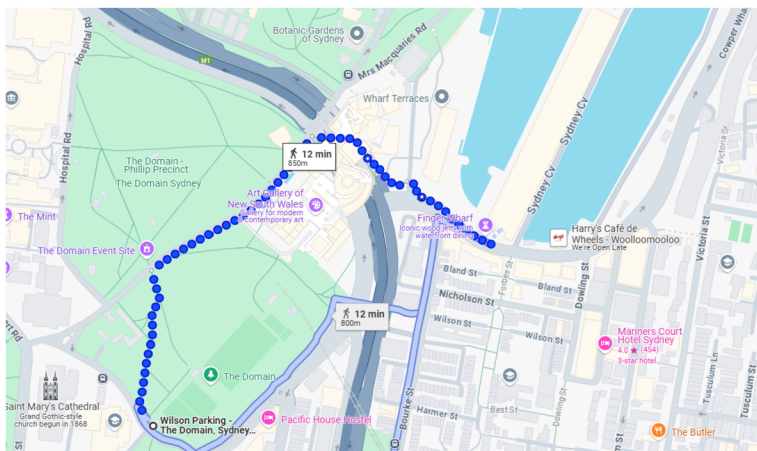

## ONSITE PARKING

Valet Parking is available at \$95.00 per car, per day rate. Please arrived at the front of the hotel and hand your keys to reception.

### Secure Parking

The Wharf Woolloomooloo Car Park

Lincoln Crescent,  
Woolloomooloo, NSW 2011

Opening Times:  
09:30am - 12:00am

### Wilson Parking

The Domain Car Park

St Marys Road, Sydney, NSW  
2000

Open 24 hours

## PUBLIC TRANSPORT

- Kings Cross Station - 13 Minute Walk
- Martin Place Station - 13 Minute Walk
- Town Hall Station - 23 Minute Walk